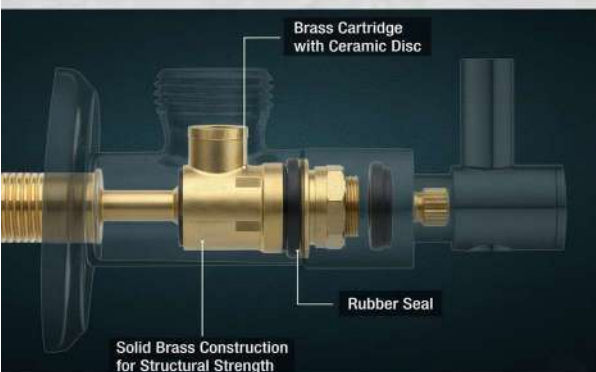

**Toilet Paper Holder
with Mobile Stand**

Tile Insert Drains

Shower Drains

Crafting Comfort Creating Style

SS-304 Braided Hose

Available in Sizes from 12 to 60 inches

Manufactured with premium 304 stainless steel braided wire, EPDM inner tube, and brass inner fittings for superior strength & corrosion resistance. Engineered for long-lasting performance

Tested up to 120°C temperature and 80 bar pressure

Built in silicone seal
no leakage

Encryption steel wire
not burst

Double ring seal
no leakage

Brass Angle Valves

Crafted in collaboration with one of India's leading manufacturers, our Full Brass Angle Valve is made from 100% pure brass to ensure exceptional strength, durability, and long-lasting performance. Engineered with precision and built to the highest quality standards, it delivers smooth operation, superior leak-proof performance, and outstanding resistance to corrosion. The solid brass construction enhances structural integrity, making it a reliable choice for modern bathrooms and plumbing systems where performance and longevity matter most.

No More Blockages
Air Pressurization Guns

ZSC-1

ZSC-2

ZSC-3

SS Flexible Shower Hose

Five-Layer protection is more Durable

Heavy-duty brass nuts with a solid brass core, reinforced with premium EPDM material for superior durability. Burst-proof design ensures long-lasting performance. Available in 1 m and 1.5 m lengths.