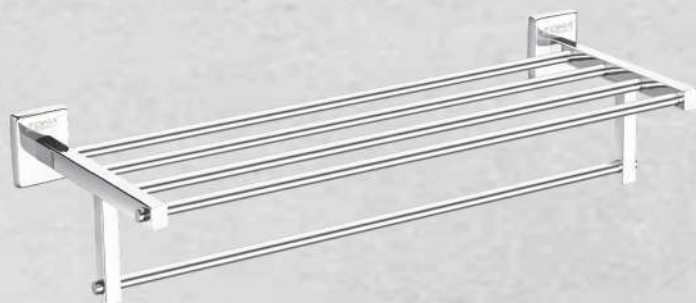

Model No.: ZH514
MRP: 1395.00

Towel Rod

Model No.: ZH503 [24"] | ZH504 [18"]
MRP: 1215.00 | 1115.00

Soap Dish & Toothbrush Holder

Model No.: ZH513
MRP: 810.00

Towel Rack with Rod

Model No.: ZH501 [24"] | ZH502 [18"]
MRP: 3700.00 | 3325.00