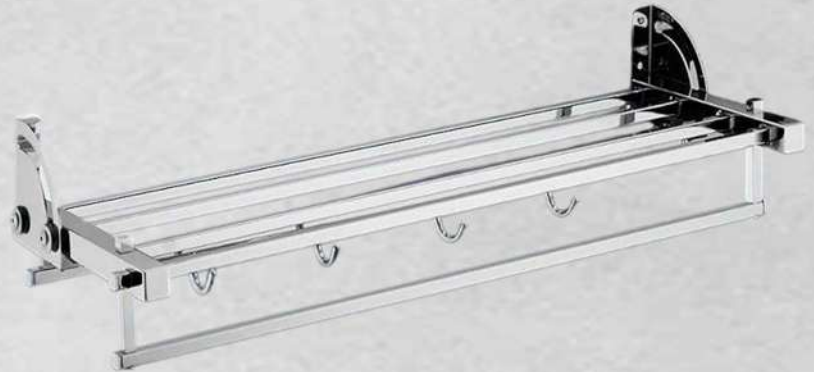

Folding Rack