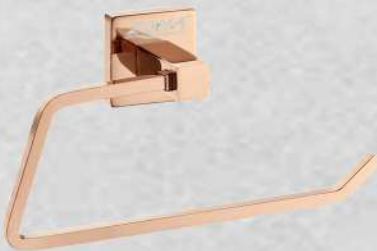

Robe Hook

Model No.: ZH508
MRP: 450.00

Towel Rack with Rod

Model No.: ZH501 [24"] | ZH502[18"]
MRP: 3700.00 | 3325.00

AISI Grade - 304
Stainless Steel

Crafting Comfort Creating Style

ॐ
!! Jai Shree Harmilap Sahib Ji !!

Amaze
PVD (Rose Gold)

Soap Dish

Model No.: ZH505-SS
MRP: 1245.00

Toothbrush Holder

Model No.: ZH506-SS
MRP: 1650.00

Double Soap Dish

Model No.: ZH512
MRP: 2495.00

Napkin Holder

Model No.: ZH507
MRP: 1380.00

Towel Rod

Model No.: ZH503 [24"]
MRP: 1830.00

Paper Holder

Model No.: ZH511
MRP: 2160.00

Soap Dish & Toothbrush Holder

Model No.: ZH513-SS
MRP: 2875.00

Robe Hook