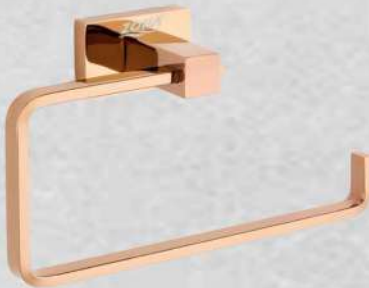

Towel Rack with Rod

Model No.: ZC601 [24"] | ZC602 [18"]
MRP: 5945.00 | 5495.00

Brass + Stainless Steel
AISI Grade - 304

Crafting Comfort Creating Style

ॐ
!! Jai Shree Harmilap Sahib Ji !!

Crysta
PVD (Rose Gold)

Soap Dish

Model No.: ZC606
MRP: 1640.00

Toothbrush Holder

Model No.: ZC607
MRP: 2220.00

Liquid Soap Dispenser

Model No.: ZC611
MRP: 2850.00

Napkin Holder

Model No.: ZC608
MRP: 1755.00

Towel Rod

Model No.: ZC604 [24"]
MRP 2425.00

Paper Holder

Model No.: ZC612
MRP: 2490.00

Soap Dish & Toothbrush Holder

Model No.: ZC614
MRP: 3390.00

Robe Hook

Model No.: ZC609
MRP: 1235.00