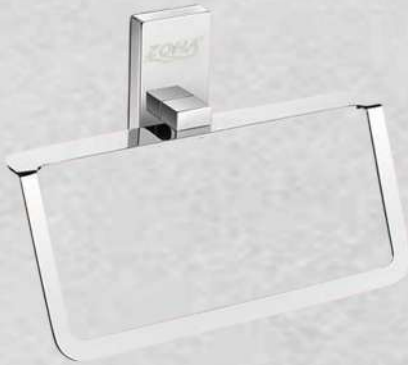

Napkin Holder

Model No.: ZS710
MRP: 1115.00