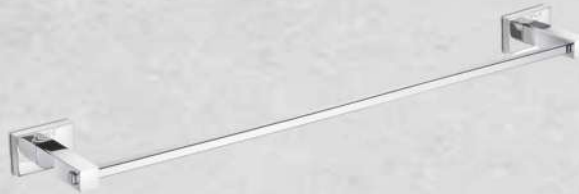

Soap Dish

Model No.: ZC606
MRP: 1240.00

Toothbrush Holder

Model No.: ZC607
MRP: 1615.00

Liquid Soap Dispenser

Model No.: ZC611
MRP: 2065.00

Napkin Holder

Model No.: ZC608
MRP: 1345.00

Towel Rod

Model No.: ZC604 [24"] | ZC605 [18"]
MRP: 1755.00 | 1640.00

Paper Holder

Model No.: ZC612
MRP: 1790.00

Soap Dish & Toothbrush Holder

Model No.: ZC614
MRP: 2360.00

Robe Hook

Model No.: ZC609
MRP: 1010.00

Towel Rack with Rod

Model No.: ZC601 [24"] | ZC602 [18"]
MRP: 5945.00 | 5495.00

Brass + Stainless Steel
AISI Grade - 304

Crafting Comfort Creating Style

ॐ
!! Jai Shree Harmilap Sahib Ji !!

Crysta
PVD (Rose Gold)

**Toilet Paper Holder
with Mobile Stand**

Tile Insert Drains

Shower Drains

Crafting Comfort Creating Style

SS-304 Braided Hose

Available in Sizes from 12 to 60 inches

Manufactured with premium 304 stainless steel braided wire, EPDM inner tube, and brass inner fittings for superior strength & corrosion resistance. Engineered for long-lasting performance