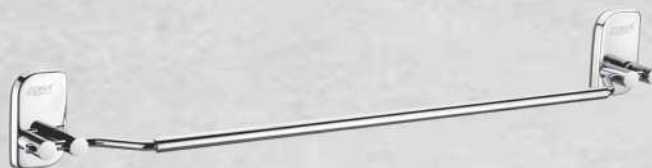

Towel Rod

Model No.: ZA103 [24"] | ZA104 [18"]
MRP: 1480.00 | 1390.00